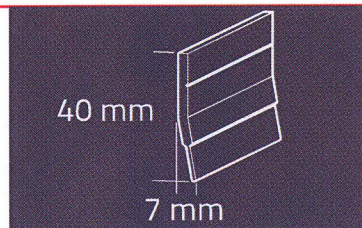

0102030405 > 0607

SECTION

DETAILS | FRAME RANGE

GUIDING PROFILE

'I' frame.

Material	Aluminium		
Aspect	Natural	Fixing	screw
Lenght	2500 mm	Perforation	Without
Weight	0,260 kg/ml	Protection band	Yes