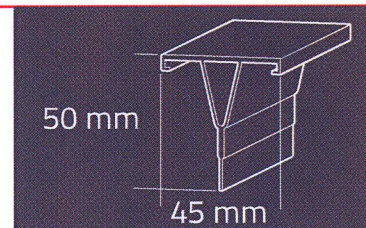

0102030405 > 0607

SECTION

DETAILS | FRAME RANGE

GUIDING PROFILE

'T' frame.

Material	Aluminium	Fixing	screw
Aspect	Natural	Perforation	Without
Length	2500 mm	Protection band	Yes
Weight	0,570 kg/ml		