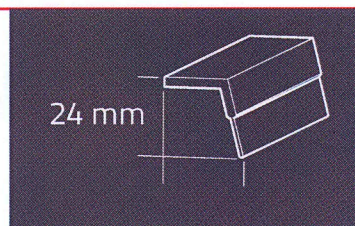

SECTION > 06

DETAILS I FRAME RANGE

GUIDING PROFILE

'L' frame.

Material	Aluminium		
Aspect	Natural	Fixing	screw
Length	2500 mm	Perforation	Without
Weight	0,210 kg/ml	Protection band	Yes